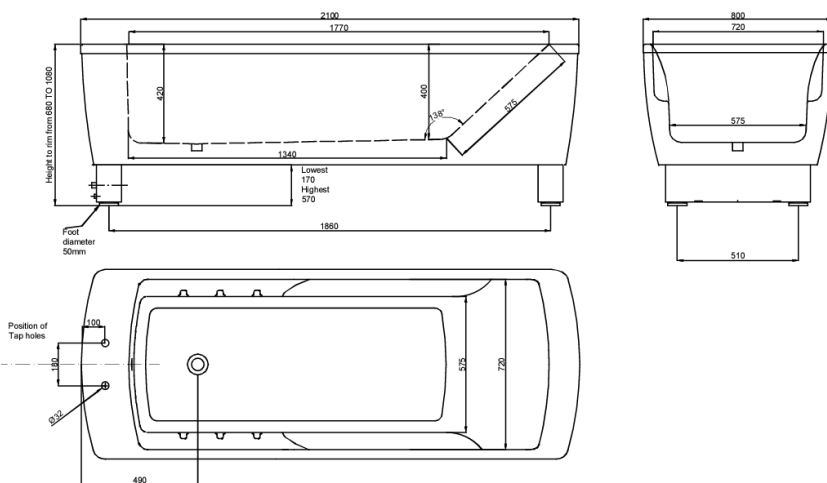

Product Specification Sheet

Avero Comfort Care Bath

B1106

Product image

Description

Nursing bath with generous internal space

Features

- Floor hoist and ceiling access
- Free standing
- Generous internal proportions
- Large lifting capacity
- Height adjustable
- Double thermo insulated tub

Options

- Warm air spa
- Chromotherapy LED system
- Bluetooth music system

Dimensions

Warranty

3 years

Specifications

- Height range: 680mm - 1080mm
- Length: 2100mm
- Width: 800mm
- SWL: 300kg