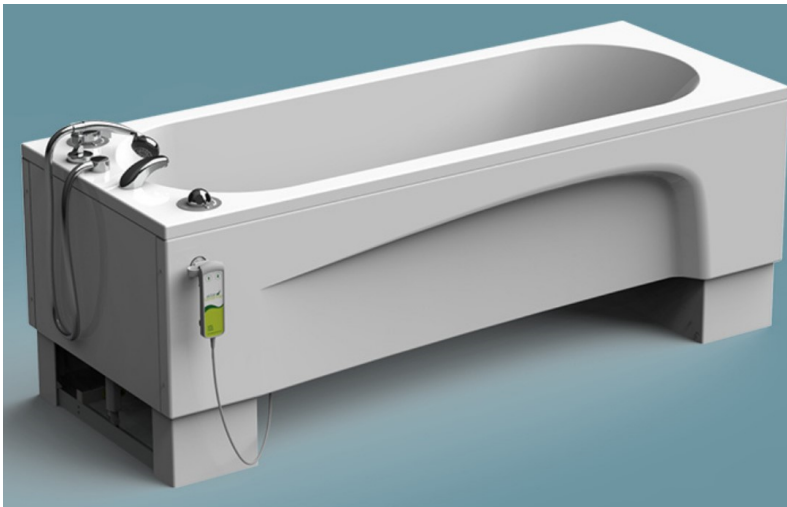

# Kiva Care Bath

B1480

### Description

Offering a stable lifting chassis to provide height adjustment

### Features

- Thermostatic valve, including full TMV3
- WRAS category 5 shower gantry

### Specifications

- Height range: 700mm - 1000mm
- Length: 1960mm
- Width: 755mm
- SWL: 280kg