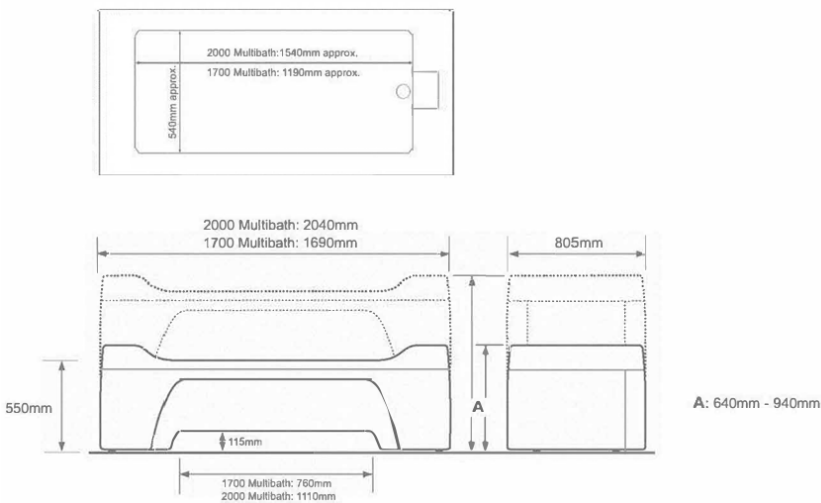

Product Specification Sheet

Multibath Care Bath

Product image

Description

A stylish height adjustable bath designed to be versatile and provide great benefits

Features

- Fold down/hinged or removable changing top
- WRAs shower or integral shower unit
- Mouldable cushions cushions and supports

Options

- Warm air spa
- Chromotherapy LED system
- Bluetooth music system

Warranty

1 year

Specifications

- Height range: 640mm - 940mm
- Length: 1700mm or 2000mm
- Width: 805mm
- SWL:

Dimensions

Product Model	Product Code
1700	N3994
2000	N6088